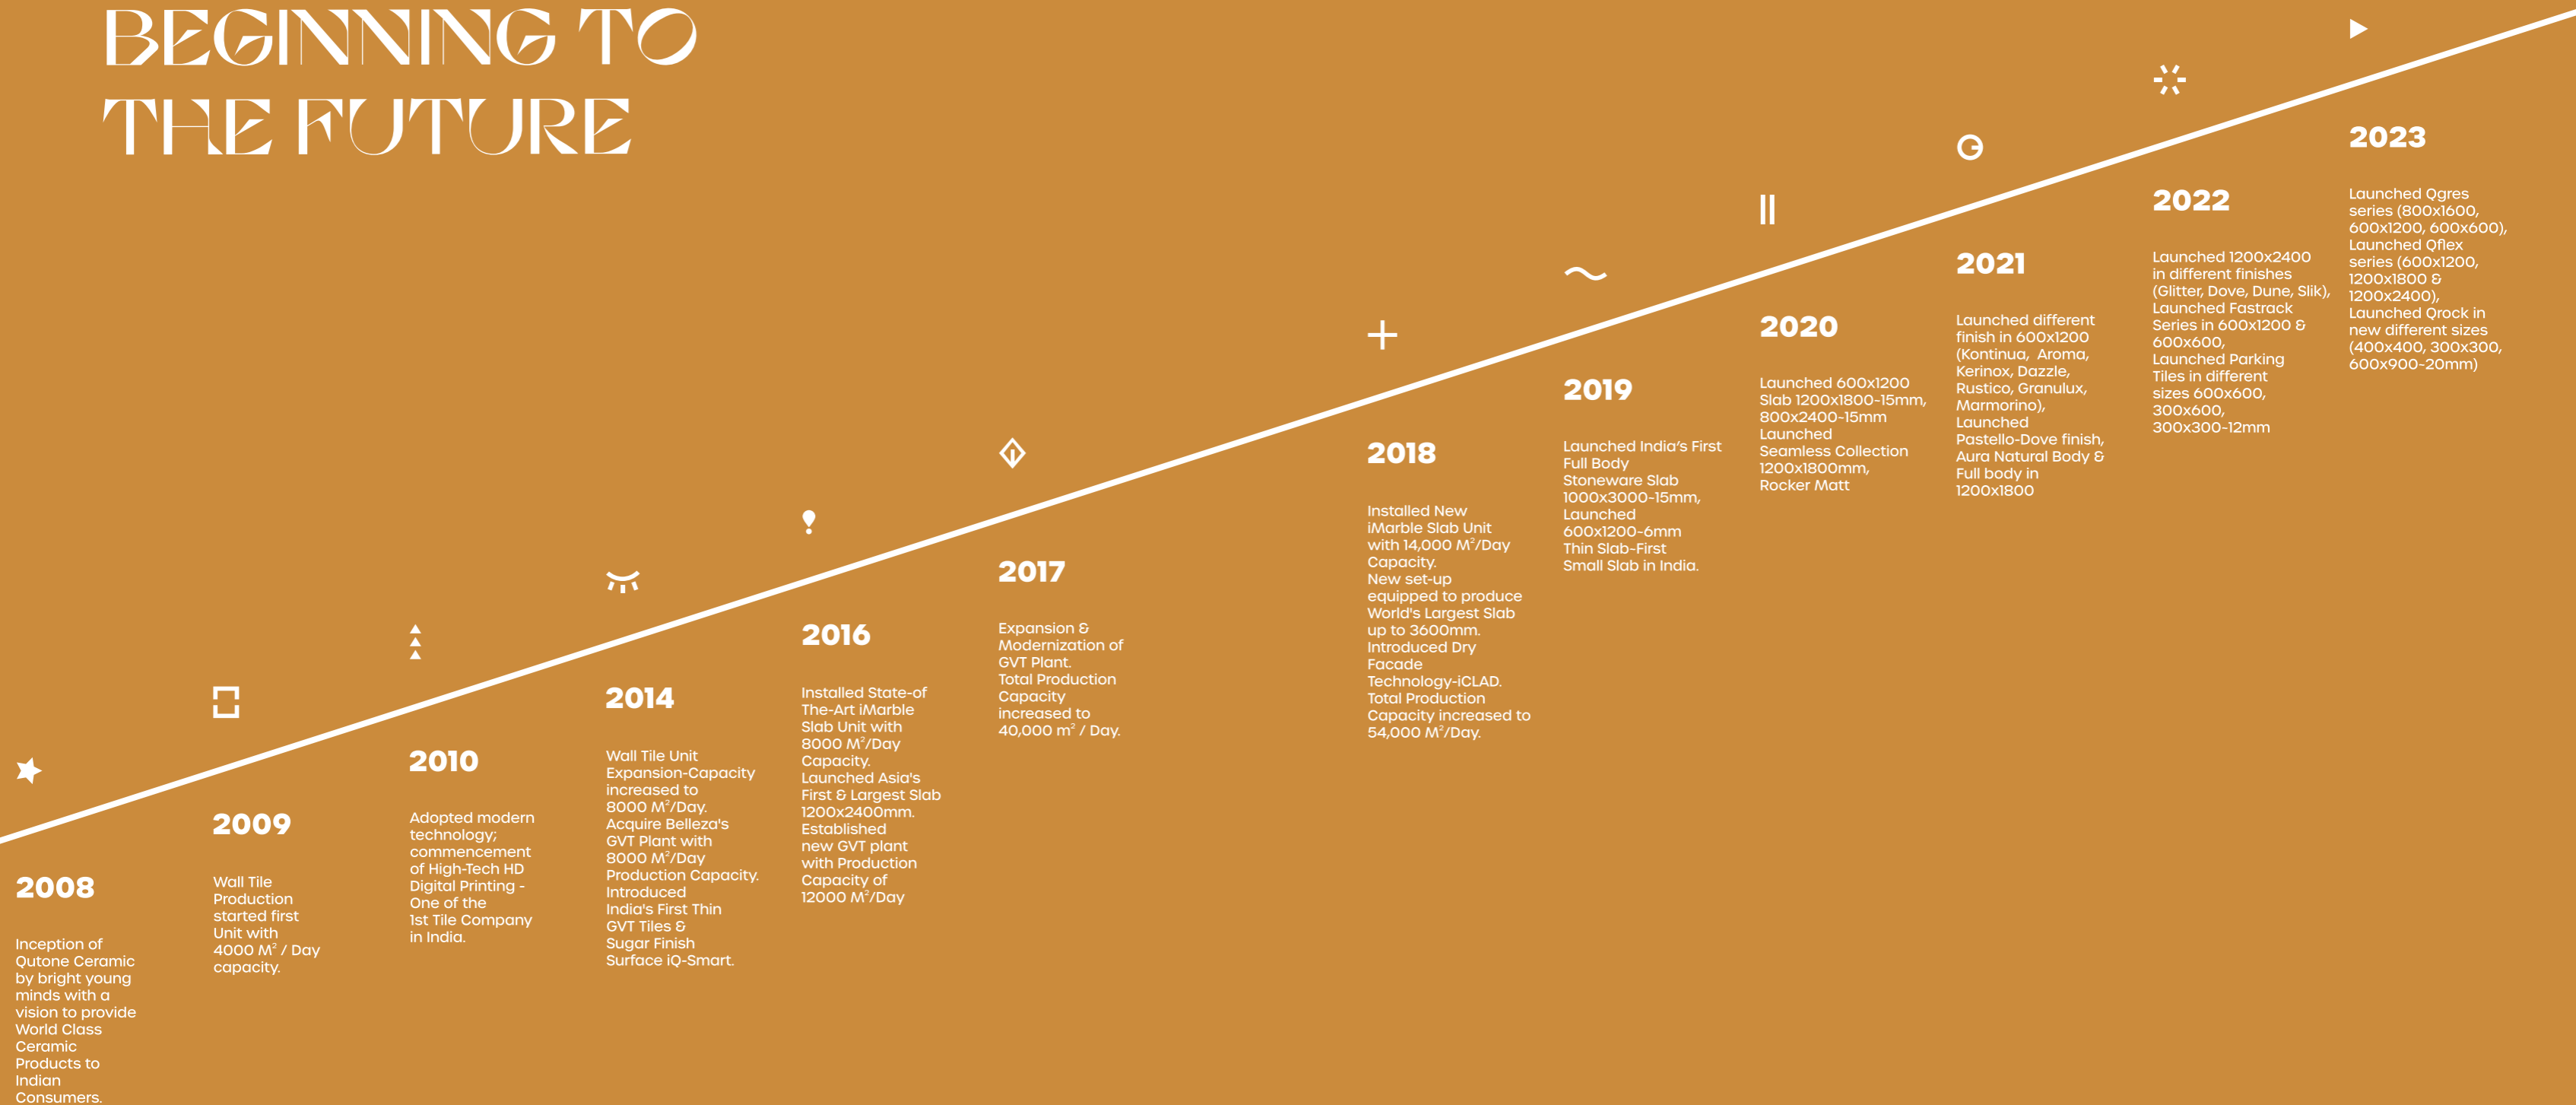

ART

RODANO GRIS

EXPLORE THE PRODUCT IN VIRTUAL ENVIRONMENT

SCAN THIS QR TO FEEL THE  
360 DEGREE EXPERIENCE

TOUCH HERE TO  
PLAY REAL TILE  
EXPERIENCE

RODANO  
OLIVE

60x120cm | Color Body | 06 Random

ART

RODANO OLIVE

EXPLORE THE PRODUCT IN VIRTUAL ENVIRONMENT

SCAN THIS QR TO FEEL THE  
360 DEGREE EXPERIENCE

TOUCH HERE TO  
PLAY REAL TILE  
EXPERIENCE

RODANO  
SAPPHIRE

60x120cm | Color Body | 06 Random

ART

RODANO SAPPHIRE

EXPLORE THE PRODUCT IN VIRTUAL ENVIRONMENT

SCAN THIS QR TO FEEL THE  
360 DEGREE EXPERIENCE

# FROM THE BEGINNING TO THE FUTURE