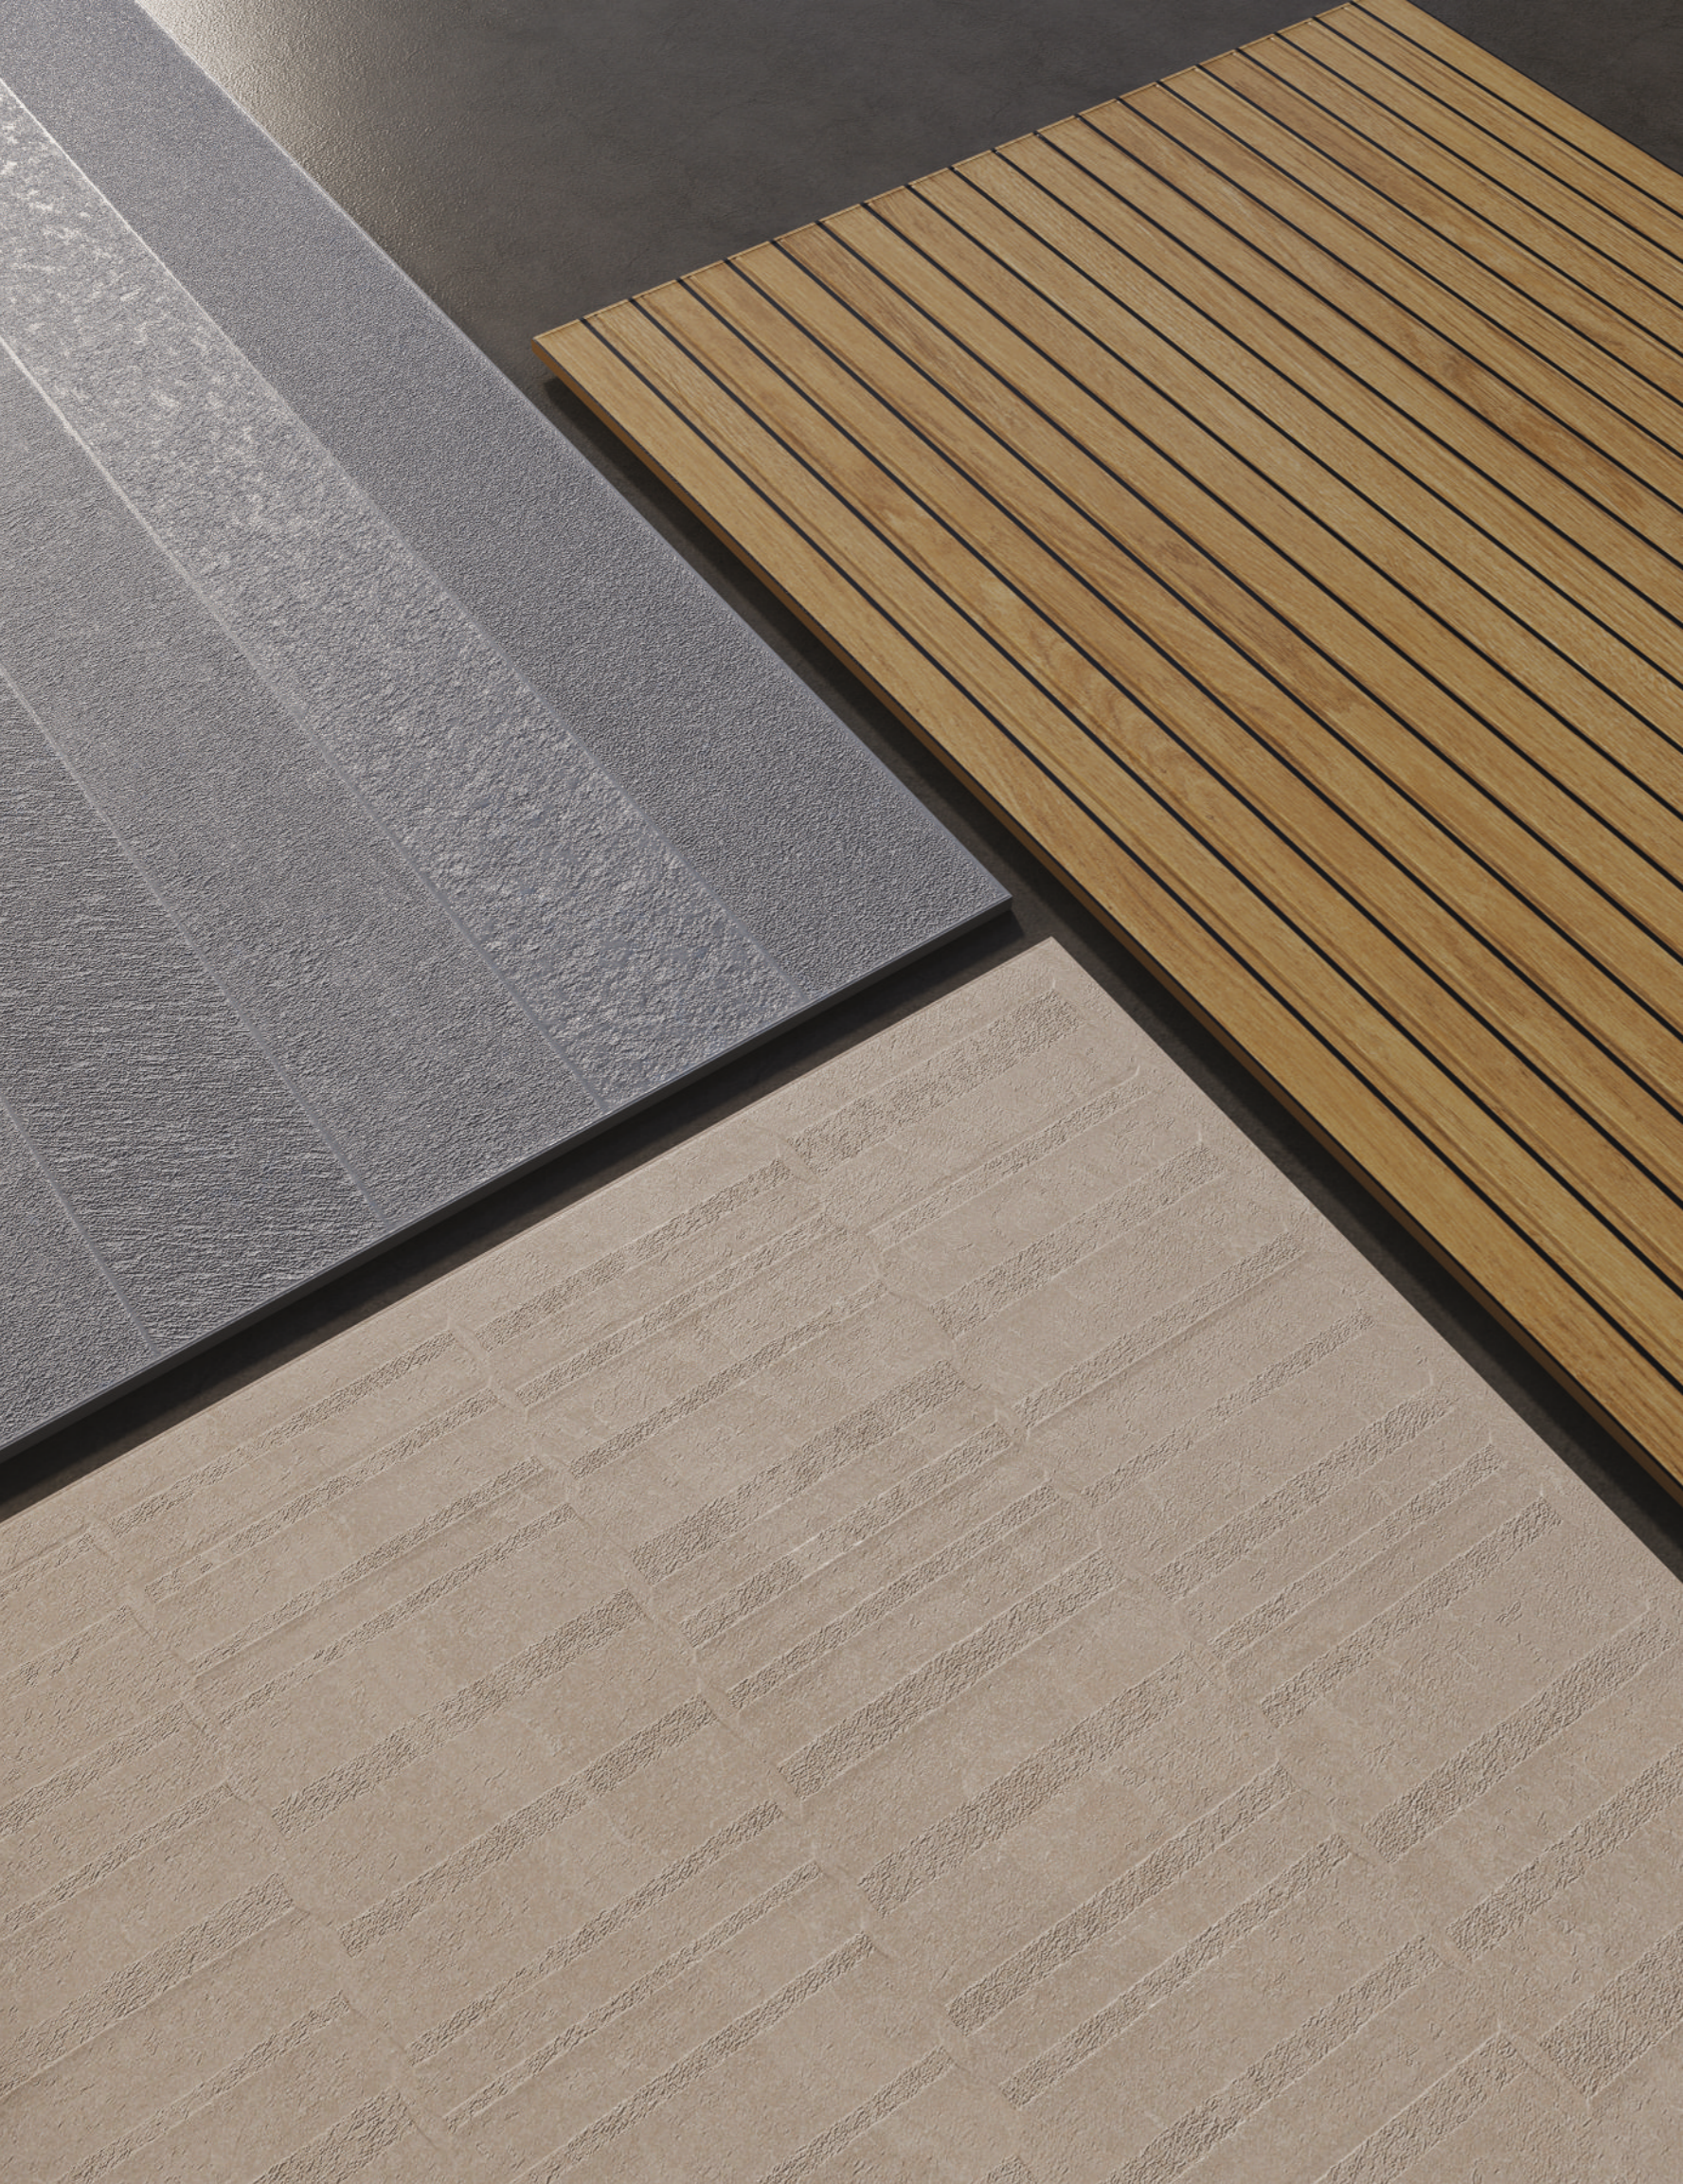

WE ARE
SURFACE
INNOVATOR

UR—BANO
collection

The Urbano Collection offers a finish resembling natural rock, featuring a durable color body that resists scratches. Enhance its appeal by combining it with punch decors, creating a sophisticated and resilient surface.

60x120cm | Color Body